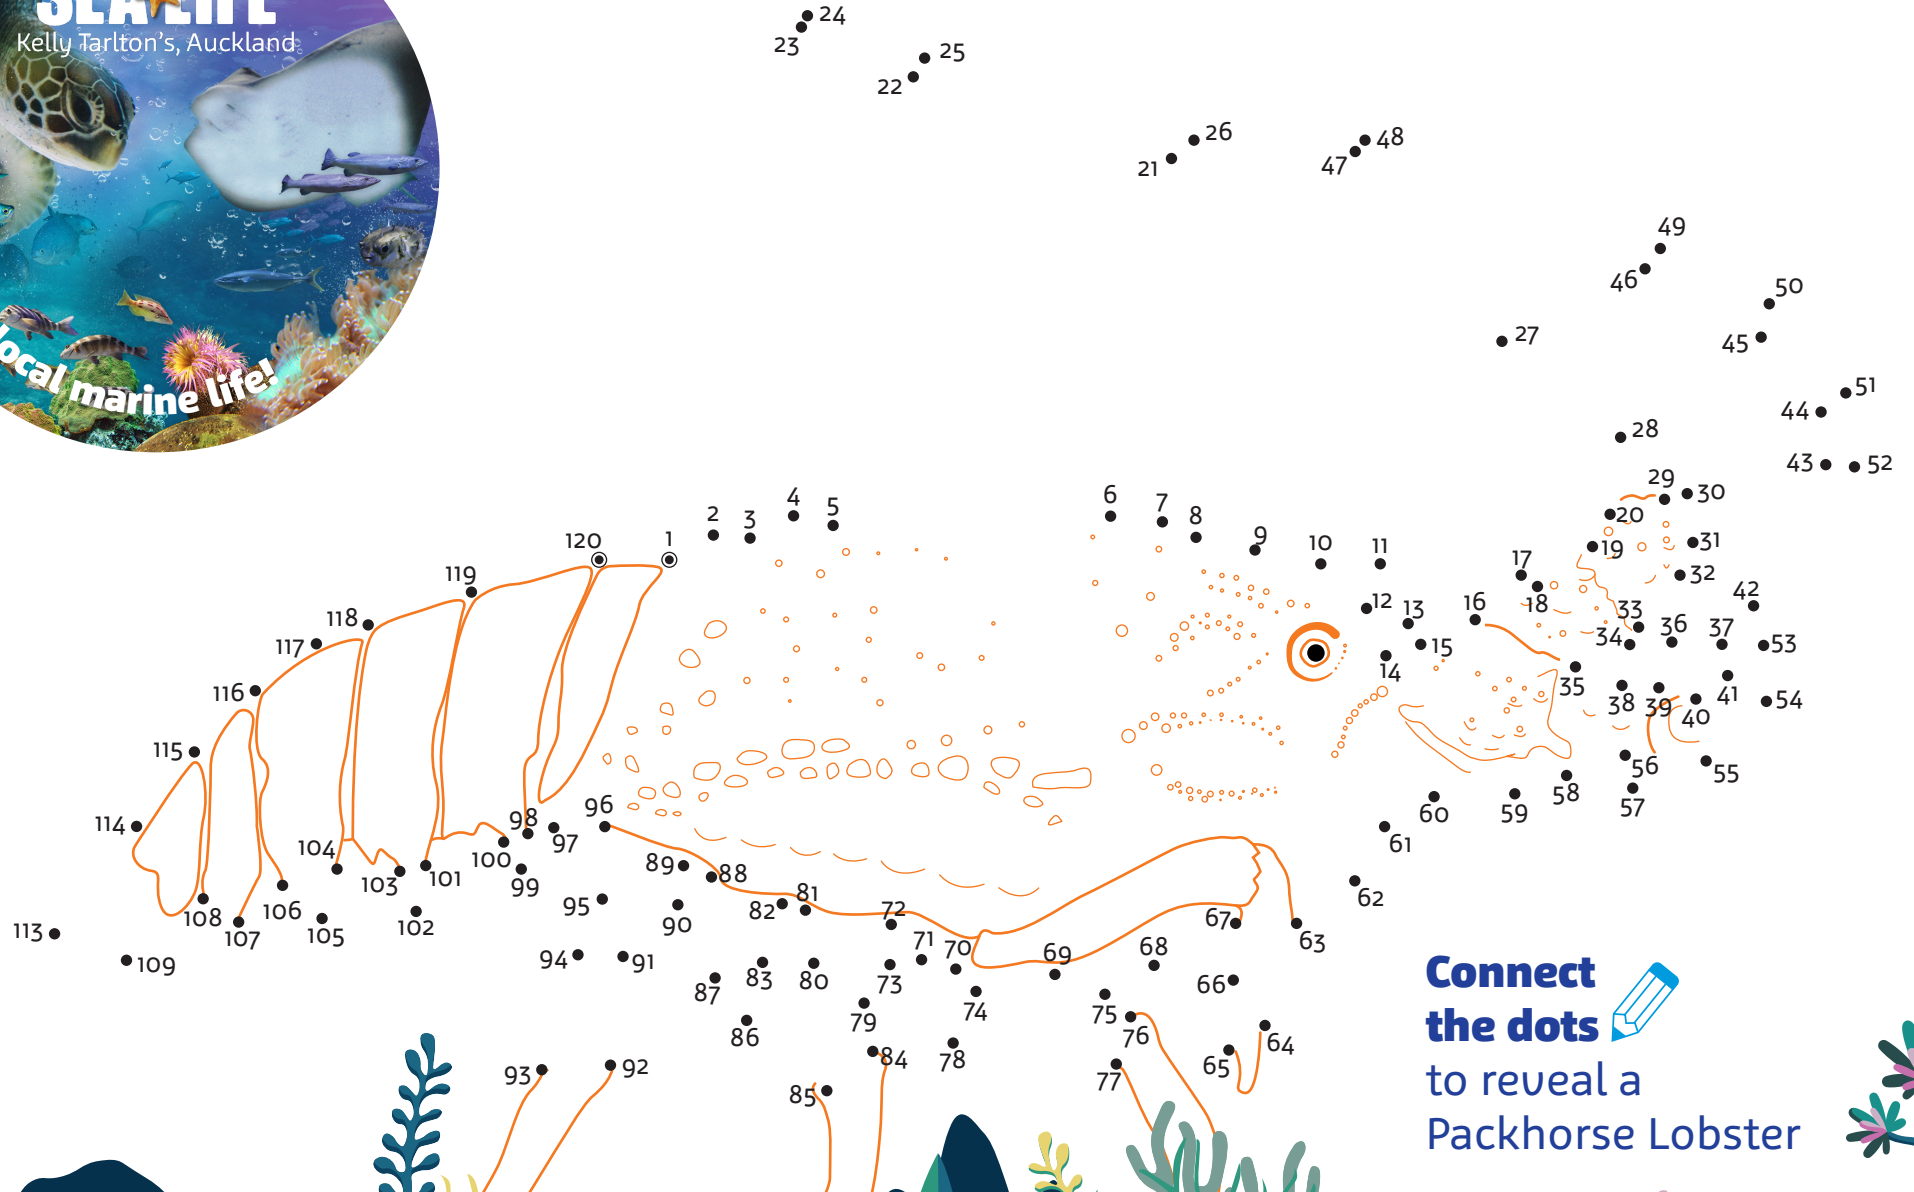

SEA LIFE
Kelly Tarlton's, Auckland

Love your local marine life!

**Connect
the dots** 
to reveal a
Packhorse Lobster