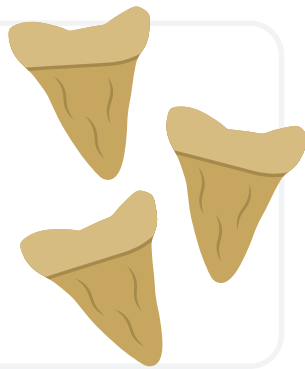

Teeth

Junior Shark Keeper Fact Sheet

Toothy Fact 1

Different sharks have different types of teeth depending on their diet, including dense flattened teeth for crushing; long needle-like teeth for gripping and serrated, triangular teeth for cutting.

Toothy Fact 2

Sharks continually shed their teeth and some species such as our Sand Tiger shark can shed up to 30,000 teeth in their lifetime.

Toothy Fact 3

Fossilised teeth from the Giant Megalodon Shark have been found as large as about 20cm in length.

Toothy Fact 4

Sharks whip their prey back and forth in order to cut off large chunks of meat with their serrated teeth.

My big cousin

The largest shark that ever lived!

The size of three Great White Sharks!

"This giant meat eater lived half a million years ago and was three times the size of me! Just one tooth alone was the size of a human hand!"