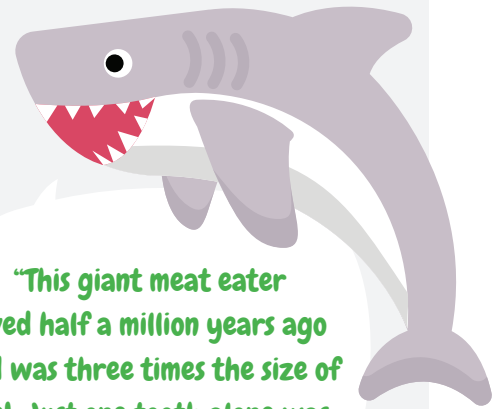

Toothy Fact 2

Sharks continually shed their teeth and some species such as our Sand Tiger shark can shed up to 30,000 teeth in their lifetime.

Toothy Fact 3

Fossilised teeth from the Giant Megalodon Shark have been found as large as about 20cm in length.

Toothy Fact 4

Sharks whip their prey back and forth in order to cut off large chunks of meat with their serrated teeth.

My big cousin

The largest shark that ever lived!

The size of three Great White Sharks!

"This giant meat eater lived half a million years ago and was three times the size of me! Just one tooth alone was the size of a human hand!"