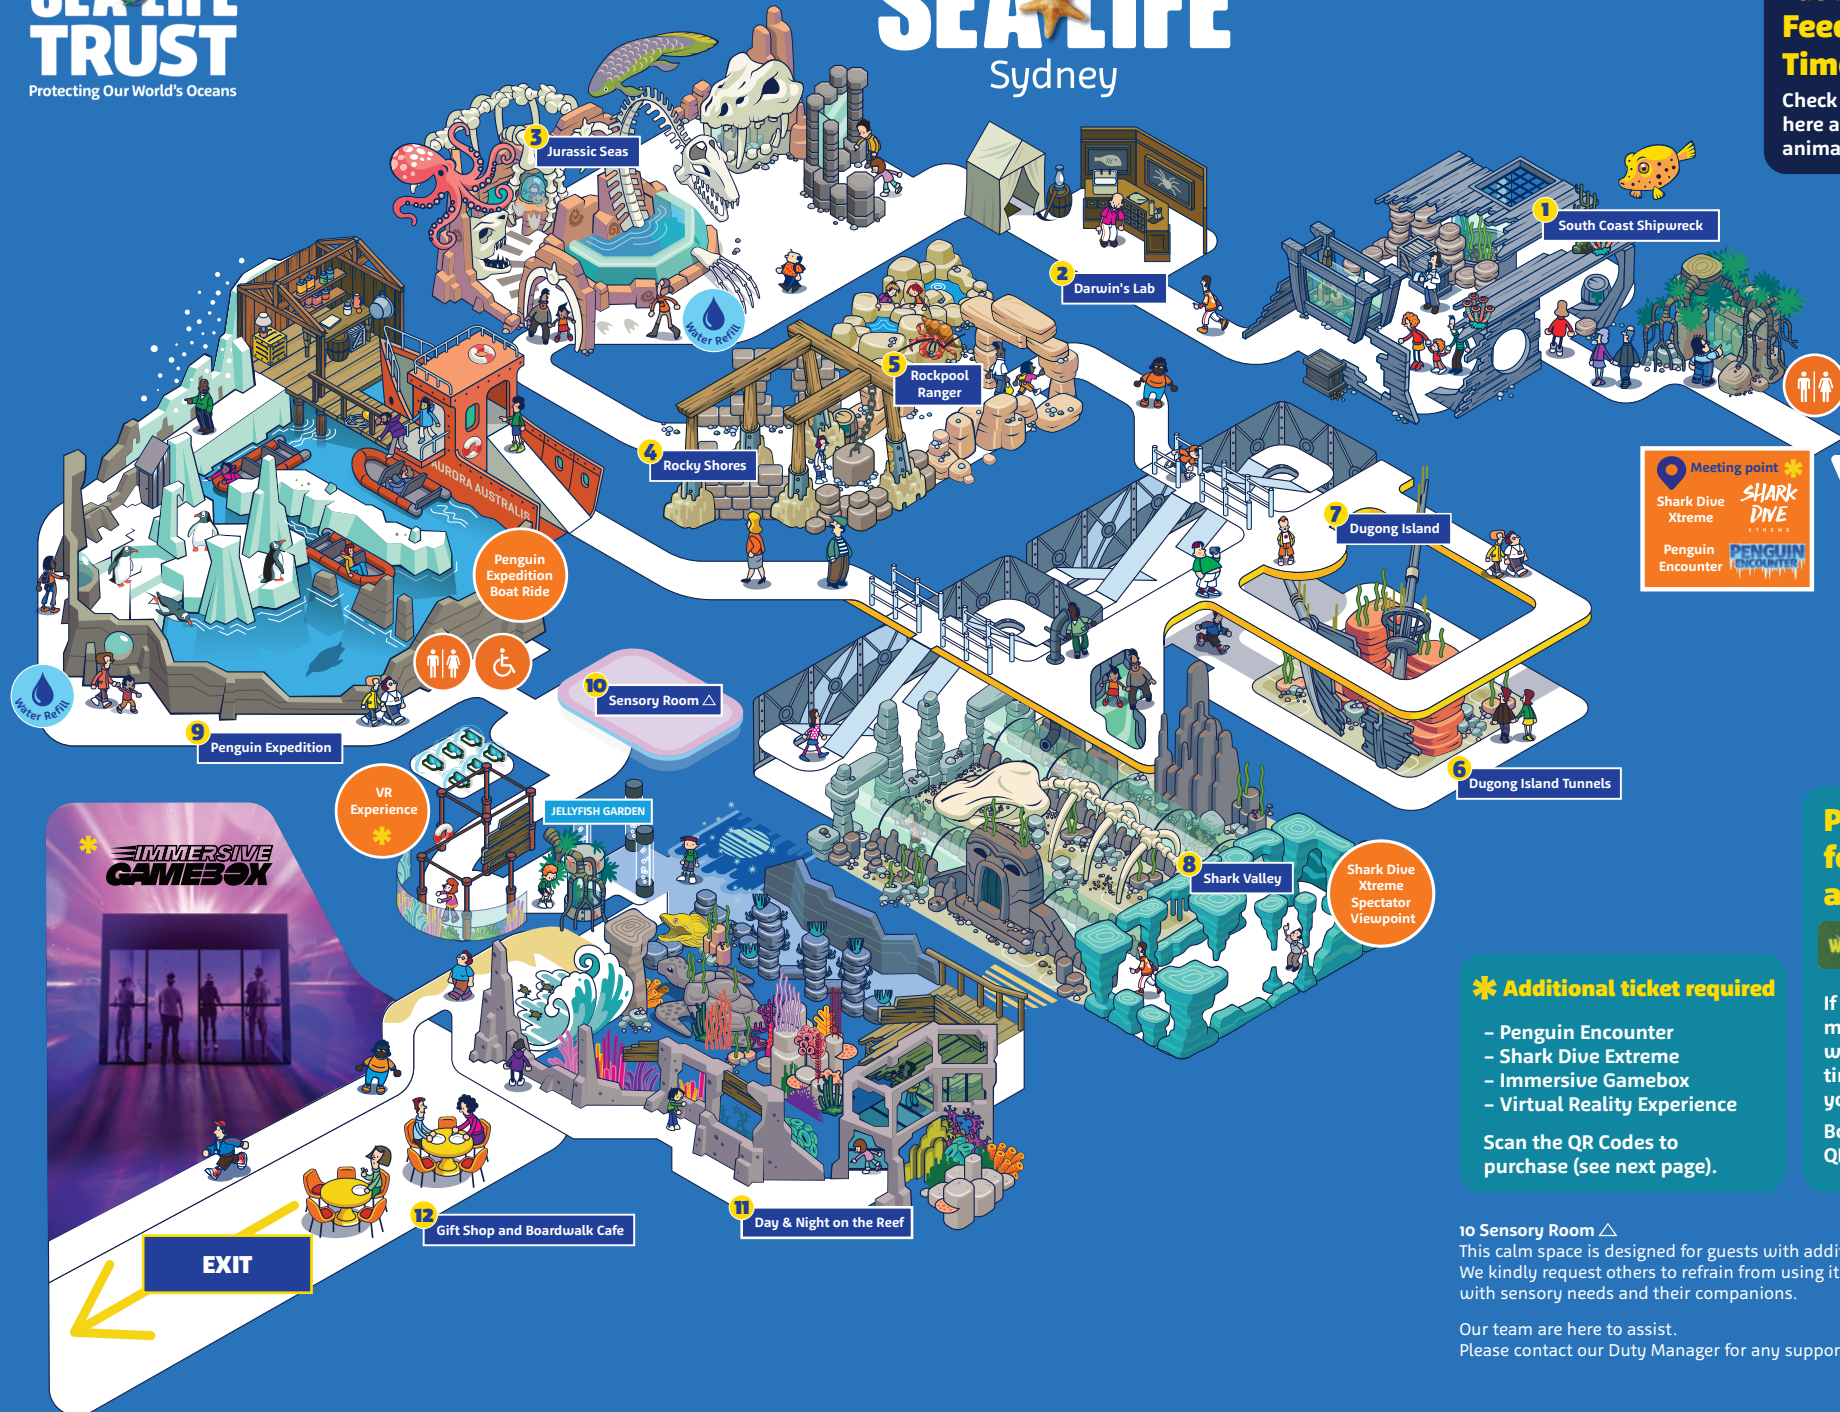

SCAN to book

SCAN to book

Virtual Reality Experience

Experience the ocean from a whole new perspective with our immersive Virtual Reality experience! Choose from 4 different ocean and sea creature-themed experiences as you take a virtual journey below the surface!

Merlin Annual Pass

A Merlin Annual Pass gives you unlimited access to 8 of your favourite attractions in New South Wales, Victoria, Queensland and Auckland.

SEA LIFE Sydney

SEASCAN
by SEA LIFE

DOWNLOAD THE NEW SEA SCAN APP!

SEA LIFE Sydney

Attraction Map

NEW!

See back for
details

Instagram sealifesydneyaquarium

Facebook sydneyaquarium

TikTok sealifesydneyaquarium

Talk & Feed Times

Check the daily feeding info here and catch your favourite animal at feeding time!

Meeting point

Shark Dive Xtreme **SHARK DIVE**

Penguin Encounter **PENGUIN ENCOUNTER**

ENTRANCE

Begin your under water journey